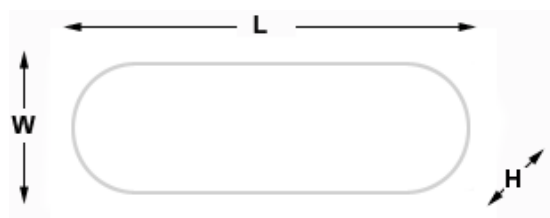

Available Memory

Production Leadtime

21 Days

Available Colors

Color		
PMS #	Bamboo	Maple

Pricing (CAD) -- Friday, September 20, 2024

	25 - 49	50 - 99	100 - 249	250 - 499	500 - 749	750 - 1.5K	1.5K - 3K	3K - 5K	5K - 10K
512 MB	\$11.13	\$10.91	\$10.71	\$9.80	\$9.02	\$8.01	\$7.82	\$7.62	\$7.46
1 GB	\$11.37	\$11.13	\$10.94	\$9.96	\$9.36	\$8.35	\$8.05	\$7.84	\$7.68
2 GB	\$11.92	\$11.68	\$11.43	\$10.42	\$9.76	\$8.82	\$8.61	\$8.40	\$8.13
4 GB	\$12.40	\$12.20	\$11.97	\$10.97	\$10.38	\$9.40	\$9.17	\$8.95	\$8.72
8 GB	\$12.80	\$12.58	\$12.40	\$11.77	\$10.97	\$10.26	\$9.95	\$9.68	\$9.28
16GB	\$13.38	\$13.15	\$12.95	\$12.10	\$11.33	\$10.52	\$10.26	\$10.00	\$9.82
32GB	\$15.84	\$15.61	\$15.41	\$14.32	\$13.80	\$13.14	\$12.82	\$12.62	\$12.40
64GB	\$17.48	\$17.36	\$17.20	\$16.46	\$16.12	\$15.52	\$15.26	\$15.02	\$14.61
128GB	\$25.24	\$24.93	\$24.70	\$24.01	\$22.74	\$21.94	\$21.28	\$20.77	\$19.35

IMPORTANT: Due to the price volatility of NAND Flash Memory, prices can change daily and without notice.

Product Details

Product Dimensions

Inches: 2.51" x 0.88" x 0.49"
 Millimeters: 64 x 22.5 x 12.5

Product Specifications

Print Area designated by: 

Imprint Location 2

Imprint Area (L x W)

Inches: 1.57" x 0.59"

Millimeters: 40.00 x 15.00

Print Area designated by: 

Accessory OPTIONS

No Options Available